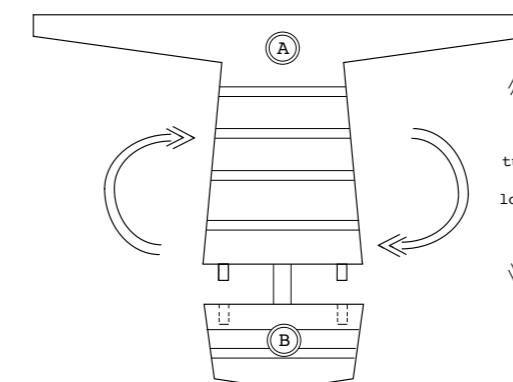

Open

L 60 x B 60 x H 50 cm

Closed

L 30 x B 30 x H 40 cm

Invaders Collection

Form Invader

Colour

Led 4 W not dimmable

White

Black

Price

€ 549,-

- Step 1:** With one hand hold B
- Step 2:** Other hand lift A up
- Step 3:** Turn A around step by step