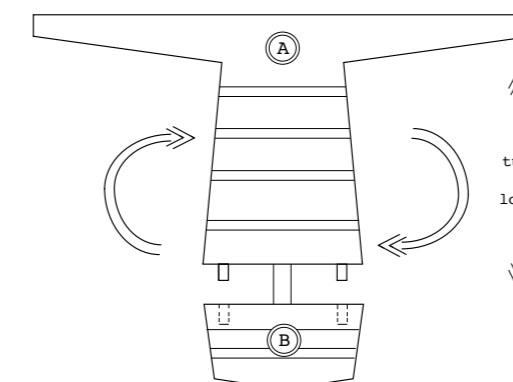

Open

L 60 x B 60 x H 50 cm

Closed

L 30 x B 30 x H 40 cm

Invaders Collection

Form Invader

Colour

Led 4 W not dimmable

White

Black

- Step 1:** With one hand hold B
- Step 2:** Other hand lift A up
- Step 3:** Turn A around step by step